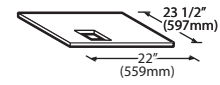

Ice-O-Matic

Storage Bins

Dimensions

NOTES:

Approx. Shipping Weight lbs (kg): B100 191 (86.64 kg) • B120 304 (137.89 kg) • B130 334 (151.5 kg) • B150 338 (153.31 kg) • B170 390 (176.9kg) • B25 95 (43.09 kg) • B40 135 (61.24 kg) • B42 135 (61.24kg) • B55 170 (77.11kg)